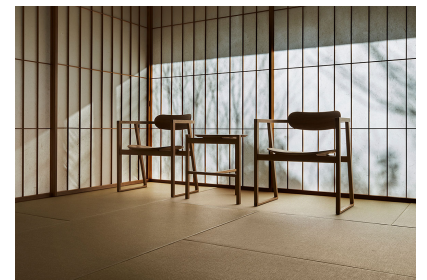

GALLERY IMAGES