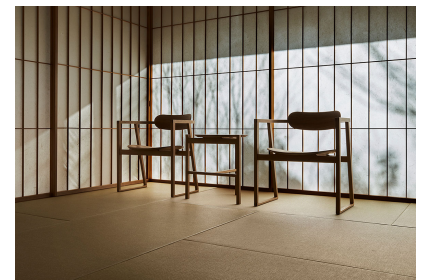

GALLERY IMAGES