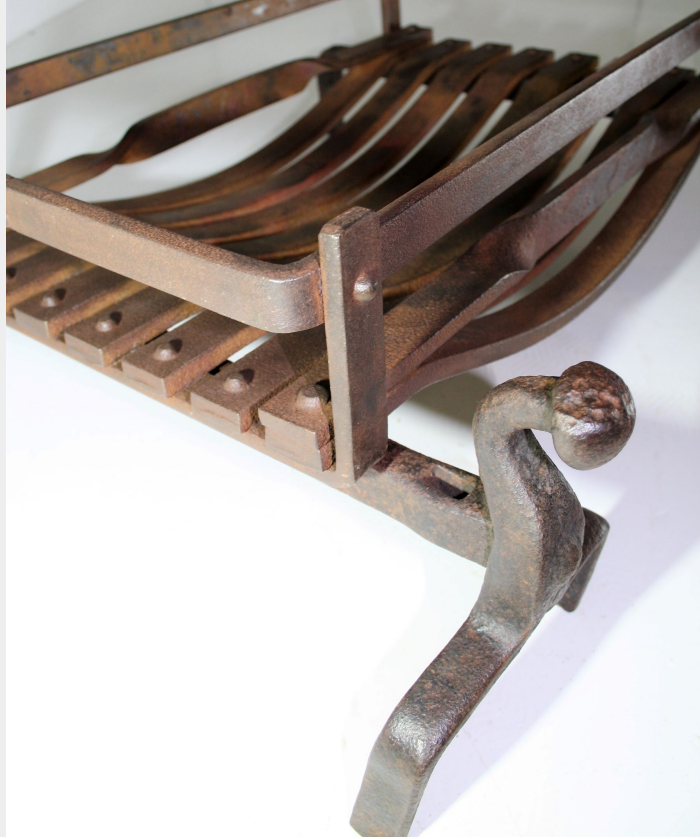

BLACKSMITH MADE FIRE DOGS & BASKET

SKU: GD1142

£0.00

A very old pair of fire dogs, dating back to early 19th century. The basket looks to be a later addition, probably a replacement to the original, very heavy form and made by a blacksmith, nicely shaped with bowed bottom and barley twist center bar, constructed with traditional rivets.

The dogs are nicely tilted backwards which gives the basket a secure stance leaning back into a fireplace.

Suitable for a large opening over 2ft in width and 19" in depth.

Basket size is 24 3/4" x 15 3/4"

ADDITIONAL INFORMATION

Material	Wrought Iron & Steel
Age	Early 19th Century
Dimensions	H25cm x W62.5cm x D49cm / H10" x W24 3/4" x D15 3/4"
Origin	English

GALLERY IMAGES