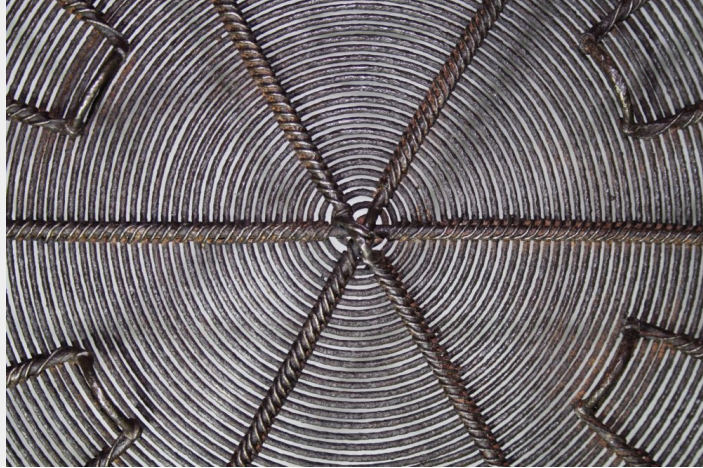

## BENT WOOD RIDDLES

**SKU:** GD1084

**£0.00**

Beautifully crafted bentwood riddles, we've hopefully captured the quality of the craftsmanship in the photos, a real treat and now preserved as decorative pieces.

One of them looks to have even survived a fire! - wonderful

Spiral: Dia.49cm / 19" x H9.5cm / 3 3/4"

Squares: Dia.46cm / 18" x H9cm / 3.5"

**ADDITIONAL INFORMATION**

**GALLERY IMAGES**